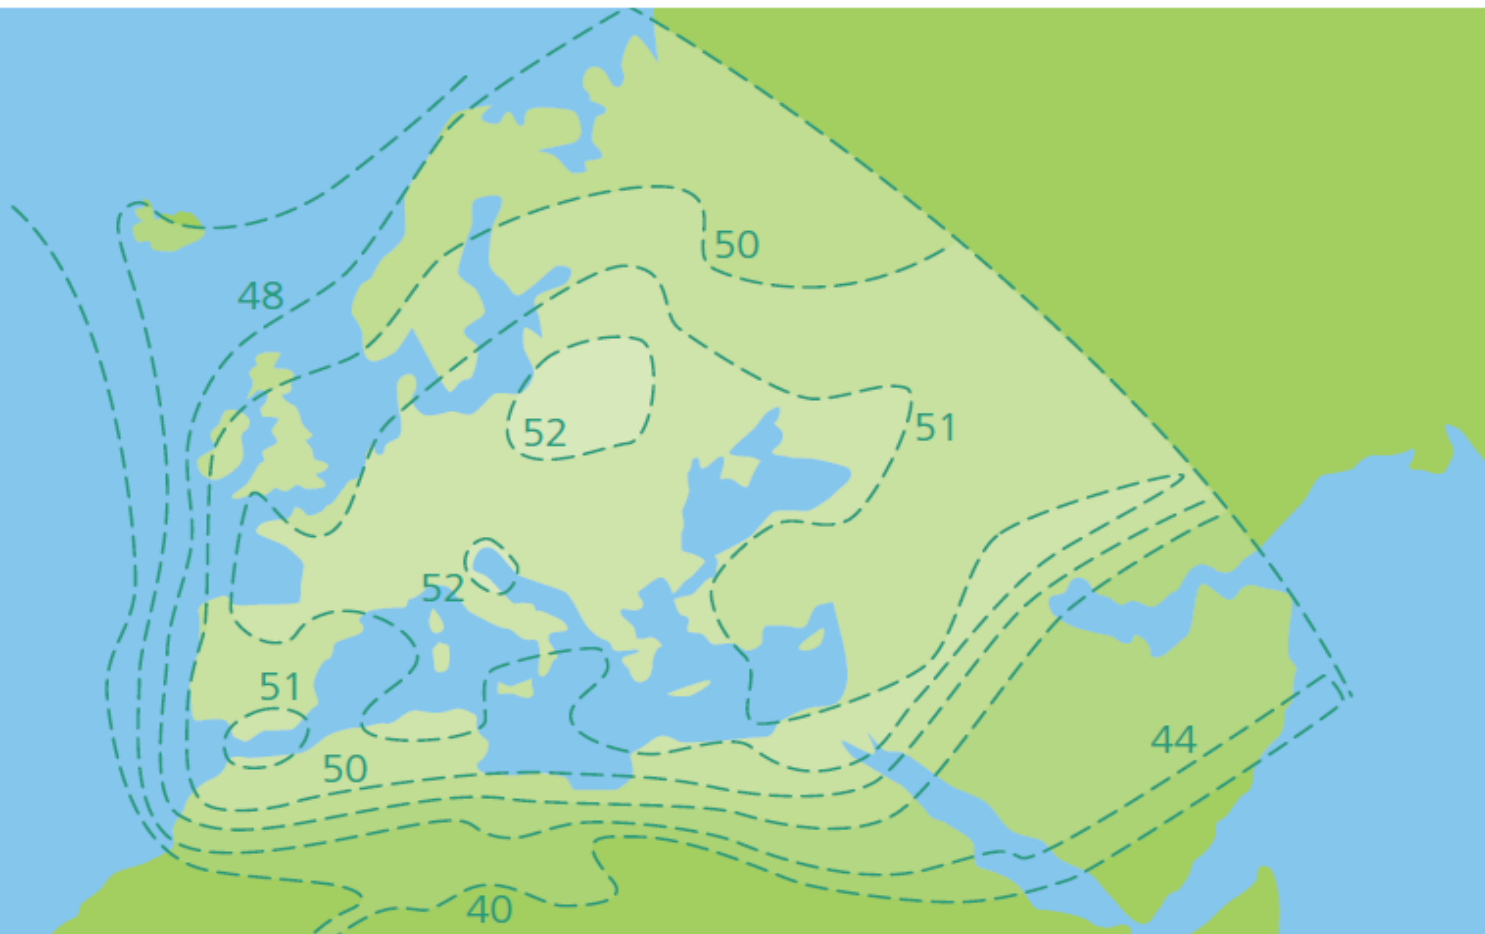

## TELSTAR 12

« Ku-Band Capacity over Europe and North Africa »

### Ku-band Payload

#### Transponders:

38 Ku-band @ 54 MHz

Polarization: Orthogonal Linear

Saturation Flux Density: -74 to -94 dBW/m<sup>2</sup>