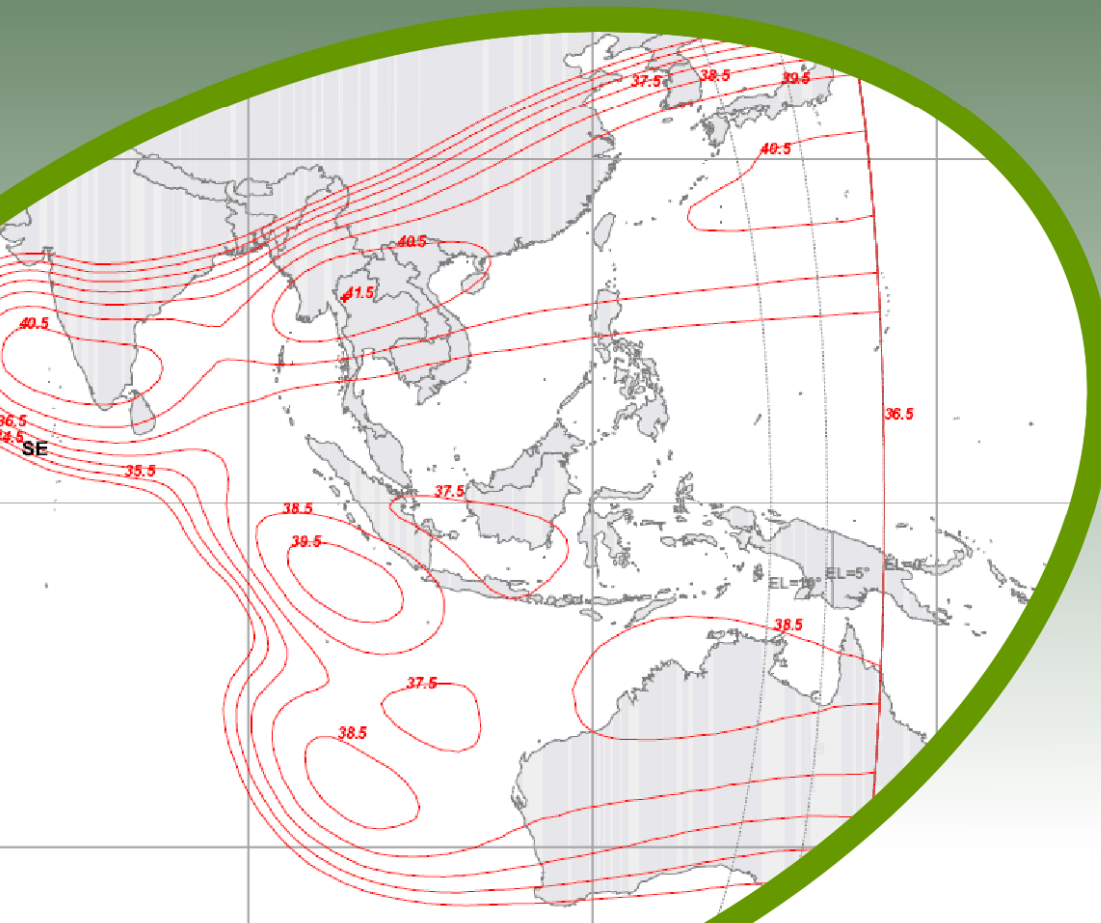

IS-906 @ 64.15 ° E C-band over Asia Pacific

SintelSat VSAT broadband solution
with iDirect Shared Service
Platform

“Simplicity and flexibility in one box”

iNFINITI® TDM

iDirect's iNFINITI routers support a unique IP-based TDM/D-TDMA satellite transmission technology that enables customers to intelligently share network capacity across multiple locations, allocating bandwidth in real time and on demand.

EVOLUTION® DVB/S2

iDirect's Evolution routers support DVB-S2 with Adaptive Coding and Modulation (ACM), a bandwidth-efficient technology for networks with larger outbound capacity requirements (speed up to 140 Mbps).