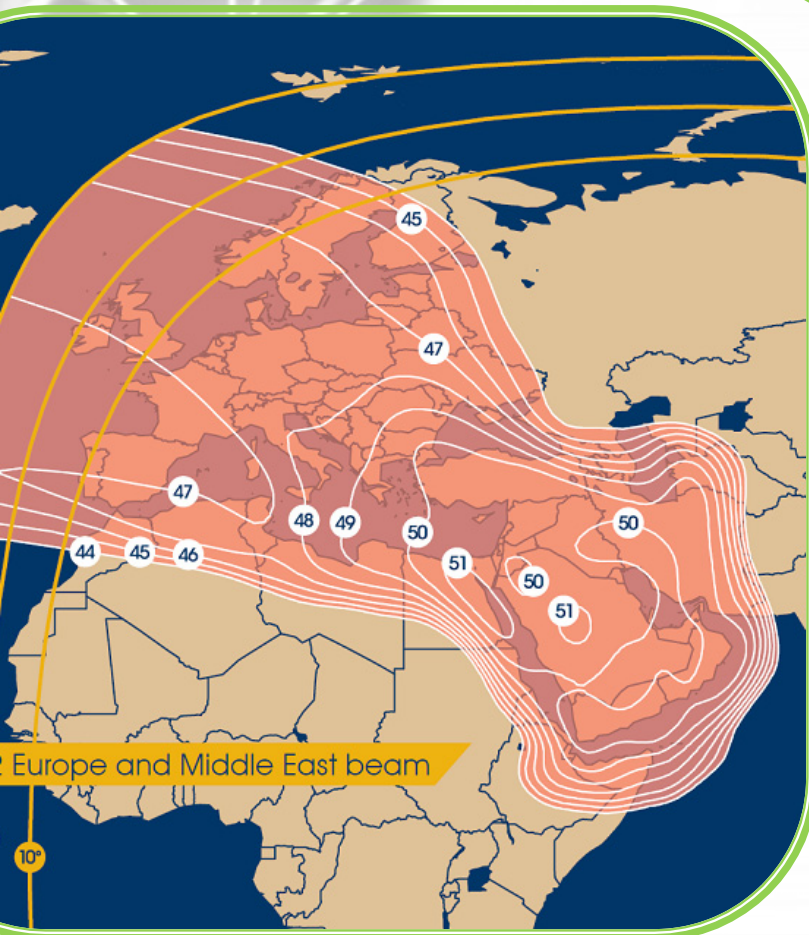

# SintelSat Broadband over Europe & ME

## Satellite Internet Connectivity using NSS-12

**HIGH-SPEED,  
HIGH-EFFICIENCY  
IP BROADBAND CONNECTIVITY**

**NSS-12 at 57° East Ku-band  
over Europe & Middle East**